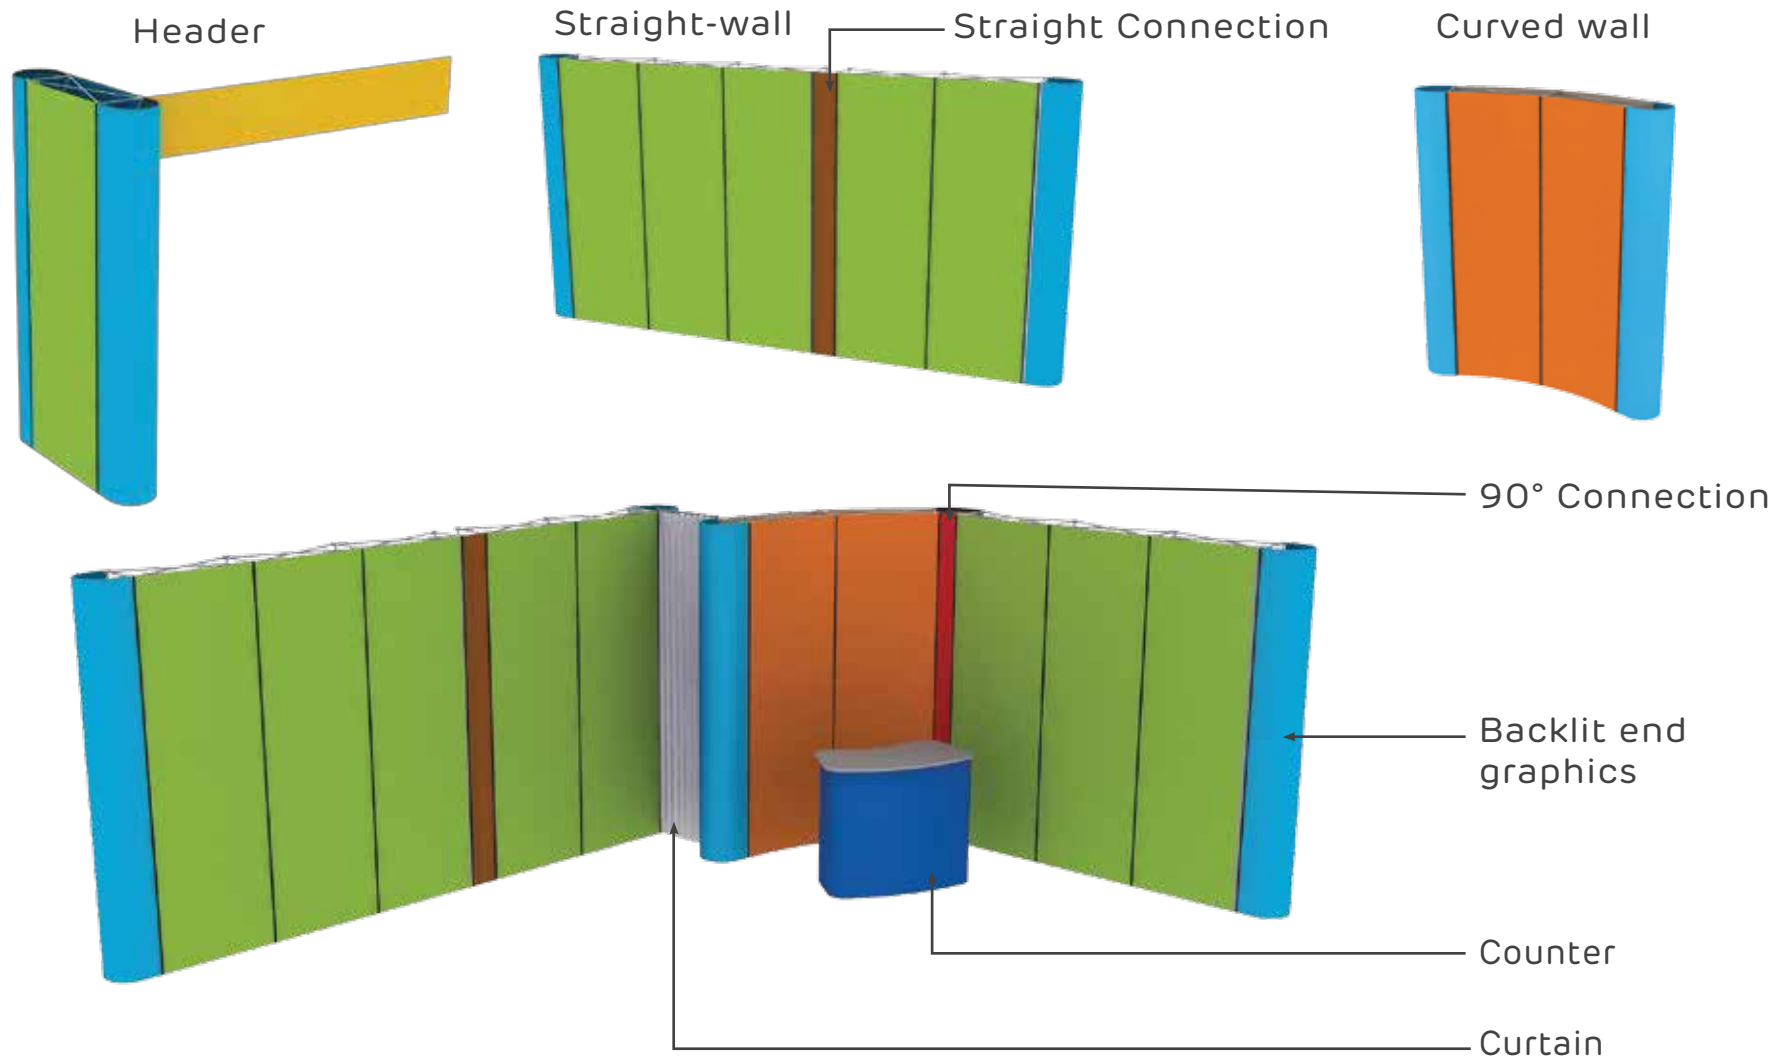

Headers

Rotating header

Curtain

Backlit end graphics

How do modules build a booth?

Reconfigure + Reuse = High ROI

One kit, multiple solutions

6m² Stand extended to 30m²

Whether you want a small row-stand or a larger corner-stand, Expo Prestige offers you limitless possibilities to compose your perfect exhibition stand.

Cost-saving, time-saving, and a professional look.

12m² Stand Sample

In cooperation with you we assemble a fair-kit that allows you to create your own professional stand, row-stand, corner-stand, or head-stand for various floor surfaces for years to come. An attractive stand that is flexibly arranged and easily adjusted to the situation of the moment. When the fair is over you simply store your stand in the accompanying wheeled cases. Ready for the next fair!

12m² Stand extended to 20m²

15m²

20m²

20m² Stand Sample

Row-stands, corner-stands, head-stands, or aisle-stands, can be arranged perfectly with Expo Prestige and offer you limitless possibilities to create time and again an eye-catching and effective stand with maximum exposure. Durable, reusable, cost-saving, capable of increasing or decreasing in size due to its modular structure. Expo Prestige draws the attention your product or company deserves.