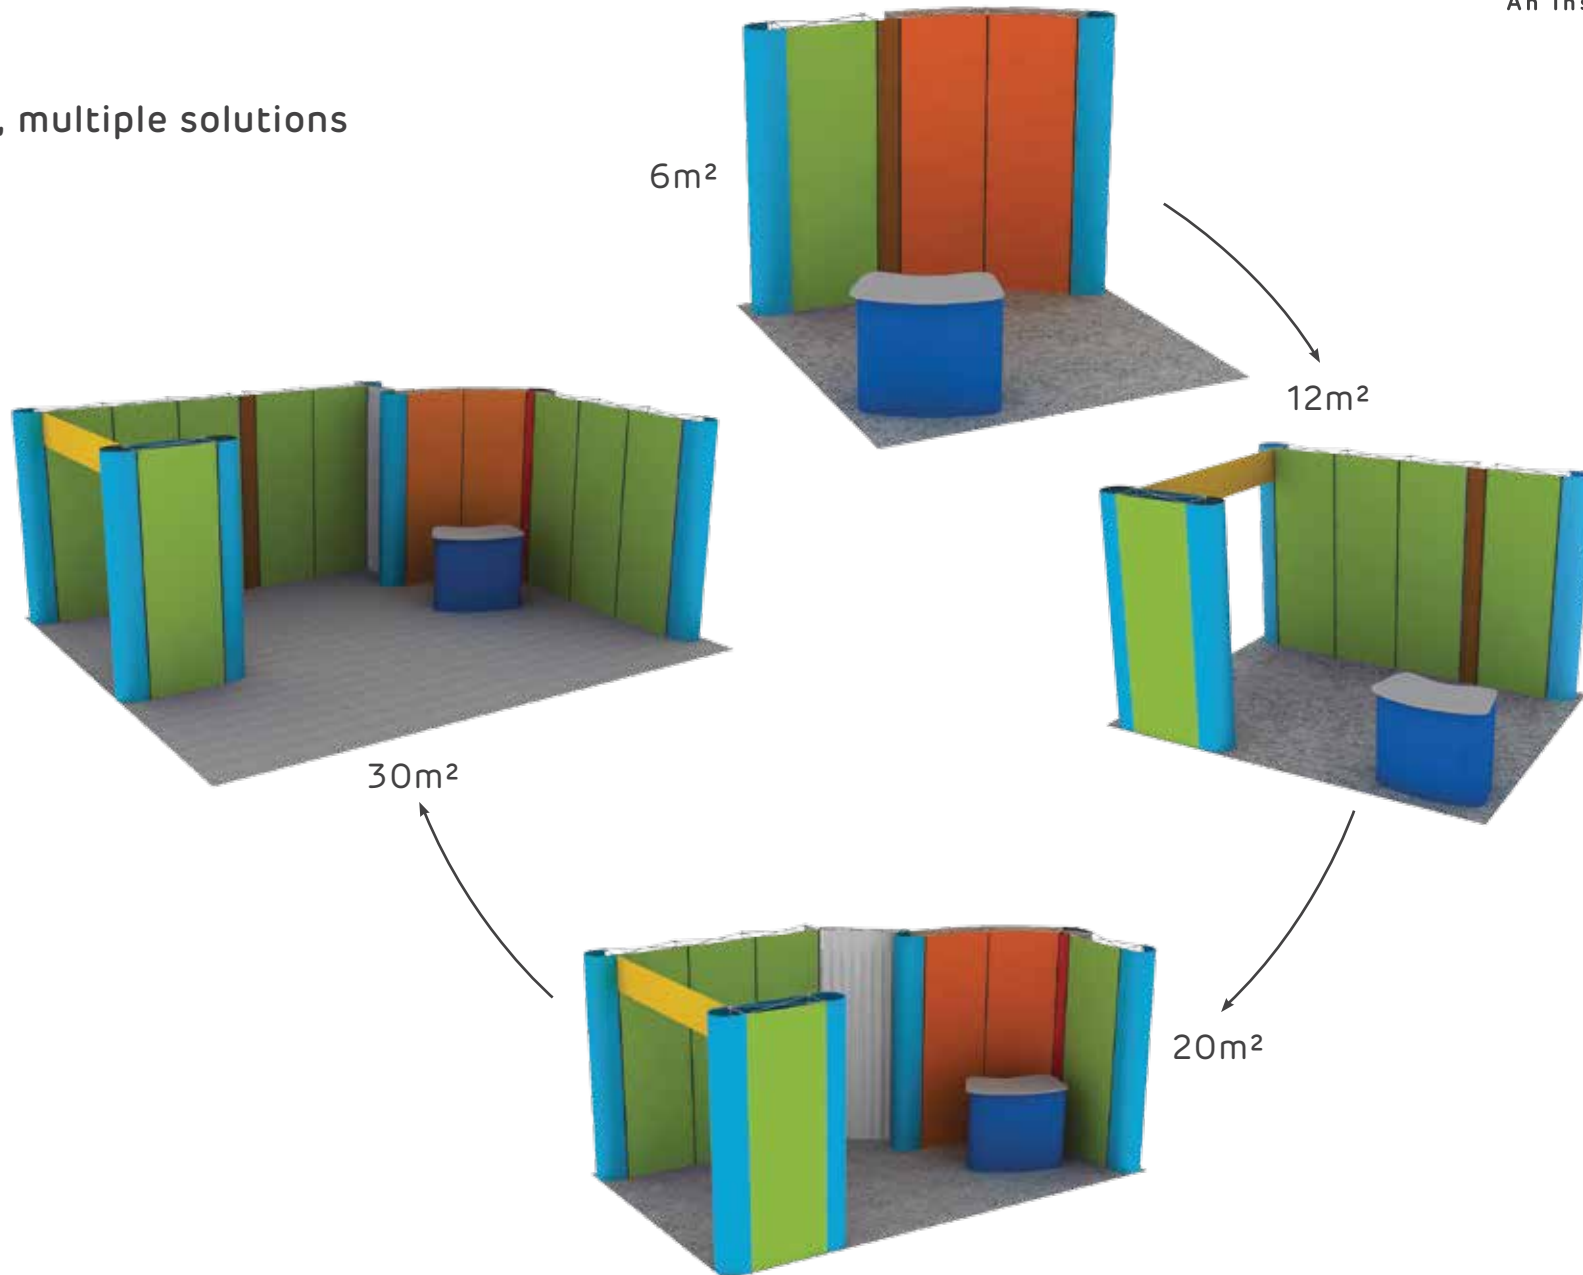

Headers

Rotating header

Curtain

Backlit end graphics

How do modules build a booth?

Reconfigure + Reuse = High ROI

One kit, multiple solutions

6m² Stand extended to 30m²

12m² Stand Sample

In cooperation with you we assemble a fair-kit that allows you to create your own professional stand, row-stand, corner-stand, or head-stand for various floor surfaces for years to come. An attractive stand that is flexibly arranged and easily adjusted to the situation of the moment. When the fair is over you simply store your stand in the accompanying wheeled cases. Ready for the next fair!

12m² Stand extended to 20m²

15m²

20m²

20m² Stand Sample

Row-stands, corner-stands, head-stands, or aisle-stands, can be arranged perfectly with Expo Prestige and offer you limitless possibilities to create time and again an eye-catching and effective stand with maximum exposure. Durable, reusable, cost-saving, capable of increasing or decreasing in size due to its modular structure. Expo Prestige draws the attention your product or company deserves.