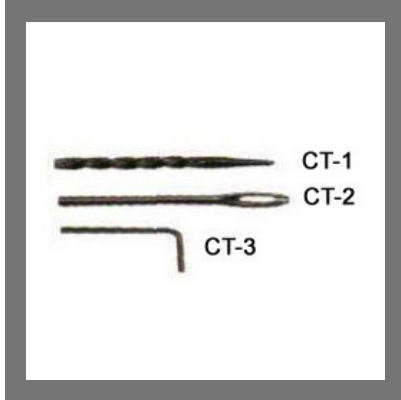

TYRE REPAIR TOOLS

Crome T-Handle